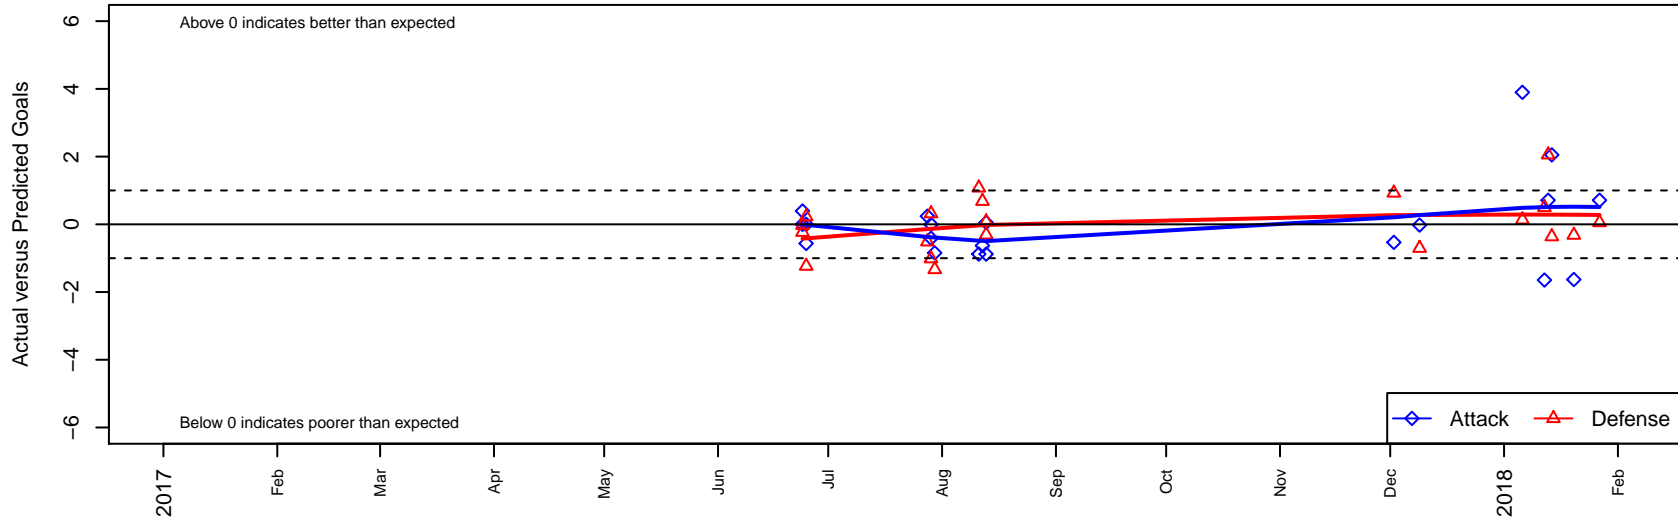

# Crossfire Select Wilkinson G01

Crossfire Select  
Redmond, WA  
G01 total strength=1651  
attack=20.13 defense=18.13  
fall league = NPSL Div 1 (00) U18

alt names used:

Venues played:  
2017 Baker Blast U17  
2017 Crossfire Select U18 Gold  
2017 Eastside FC Cup GU17  
2017 NPSL Division 1 (00) U18  
2017 PacNW Winter Classic Premier 2 G01

**Crossfire Select Wilkinson G01**  
Dots are actual minus expected GF (blue circles) and GA (red triangles).  
Blue line is smoothed change in attack strength. Red is smoothed change in defense strength.

**attack and defense variance (black dot)  
relative to other teams  
and top 10 in region**

**attack and defense rating  
relative to others at age  
and all opponents in last 13 months**

**Performance relative to 13 month average**