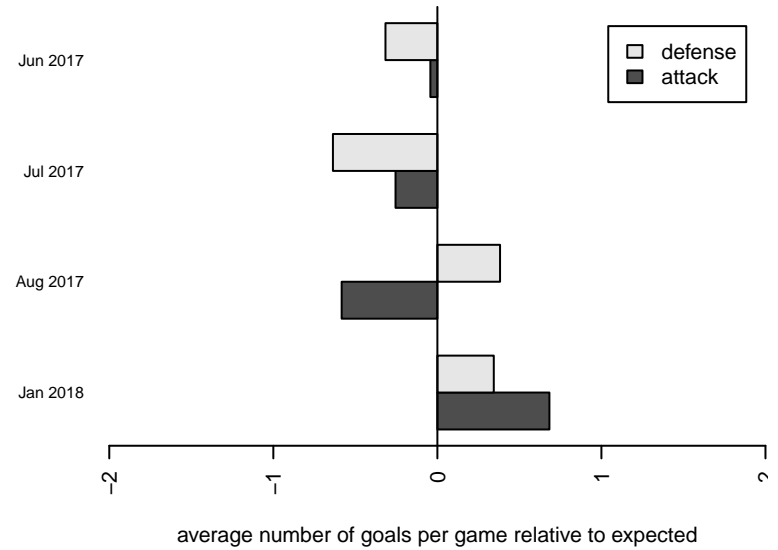

Performance relative to 13 month average