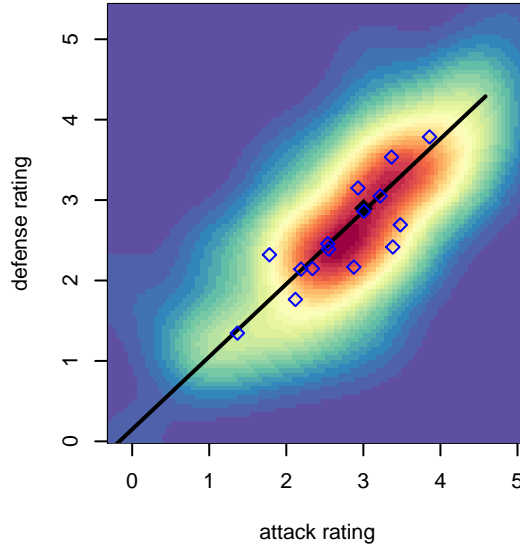

# Crossfire Select Wilkinson G01

Crossfire Select  
Redmond, WA  
G01 total strength=1651  
attack=20.13 defense=18.13  
fall league = NPSL Div 1 (00) U18

alt names used:

Venues played:  
2017 Baker Blast U17  
2017 Crossfire Select U18 Gold  
2017 Eastside FC Cup GU17  
2017 NPSL Division 1 (00) U18  
2017 PacNW Winter Classic Premier 2 G01

**Crossfire Select Wilkinson G01**  
Dots are actual minus expected GF (blue circles) and GA (red triangles).  
Blue line is smoothed change in attack strength. Red is smoothed change in defense strength.

**attack and defense variance (black dot)  
relative to other teams  
and top 10 in region**

**attack and defense rating  
relative to others at age  
and all opponents in last 13 months**

**Performance relative to 13 month average**