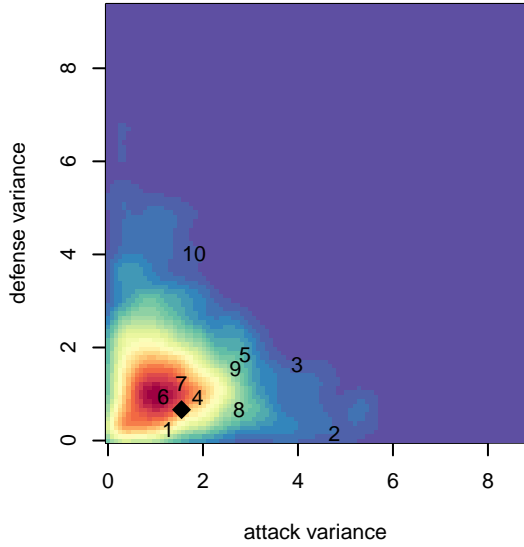

# Crossfire Select Wilkinson G01

Crossfire Select  
Redmond, WA  
G01 total strength=1651  
attack=20.13 defense=18.13  
fall league = NPSL Div 1 (00) U18

alt names used:

Venues played:  
2017 Baker Blast U17  
2017 Crossfire Select U18 Gold  
2017 Eastside FC Cup GU17  
2017 NPSL Division 1 (00) U18  
2017 PacNW Winter Classic Premier 2 G01

**Crossfire Select Wilkinson G01**  
Dots are actual minus expected GF (blue circles) and GA (red triangles).  
Blue line is smoothed change in attack strength. Red is smoothed change in defense strength.

**attack and defense variance (black dot)  
relative to other teams  
and top 10 in region**

**attack and defense rating  
relative to others at age  
and all opponents in last 13 months**

**Performance relative to 13 month average**