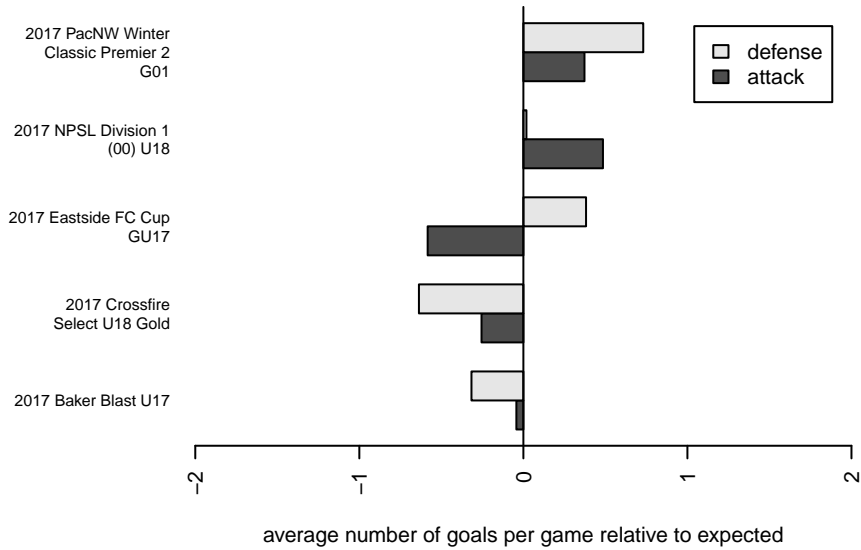

# Crossfire Select Wilkinson G01

Crossfire Select  
Redmond, WA  
G01 total strength=1651  
attack=20.13 defense=18.13  
fall league = NPSL Div 1 (00) U18

alt names used:

Venues played:  
2017 Baker Blast U17  
2017 Crossfire Select U18 Gold  
2017 Eastside FC Cup GU17  
2017 NPSL Division 1 (00) U18  
2017 PacNW Winter Classic Premier 2 G01

**Crossfire Select Wilkinson G01**  
Dots are actual minus expected GF (blue circles) and GA (red triangles).  
Blue line is smoothed change in attack strength. Red is smoothed change in defense strength.

**attack and defense variance (black dot)  
relative to other teams  
and top 10 in region**

**attack and defense rating  
relative to others at age  
and all opponents in last 13 months**

**Performance relative to 13 month average**