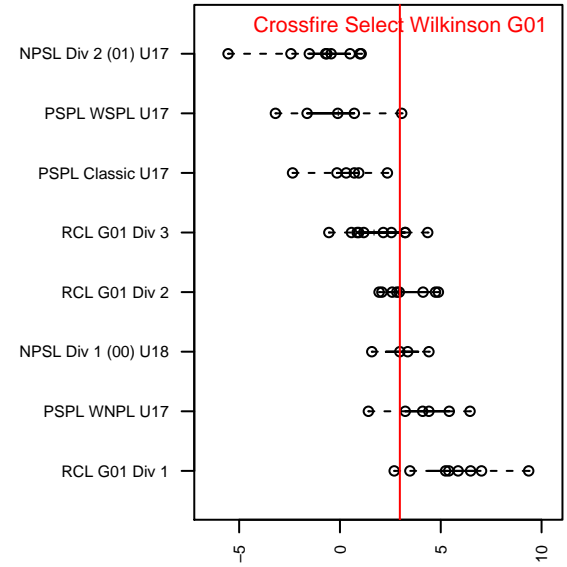

# Crossfire Select Wilkinson G01

Crossfire Select  
Redmond, WA  
G01 total strength=1651  
attack=20.13 defense=18.13  
fall league = NPSL Div 1 (00) U18

alt names used:

Venues played:  
2017 Baker Blast U17  
2017 Crossfire Select U18 Gold  
2017 Eastside FC Cup GU17  
2017 NPSL Division 1 (00) U18  
2017 PacNW Winter Classic Premier 2 G01

**Crossfire Select Wilkinson G01**  
Dots are actual minus expected GF (blue circles) and GA (red triangles).  
Blue line is smoothed change in attack strength. Red is smoothed change in defense strength.

**attack and defense variance (black dot)  
relative to other teams  
and top 10 in region**

**attack and defense rating  
relative to others at age  
and all opponents in last 13 months**

**Performance relative to 13 month average**